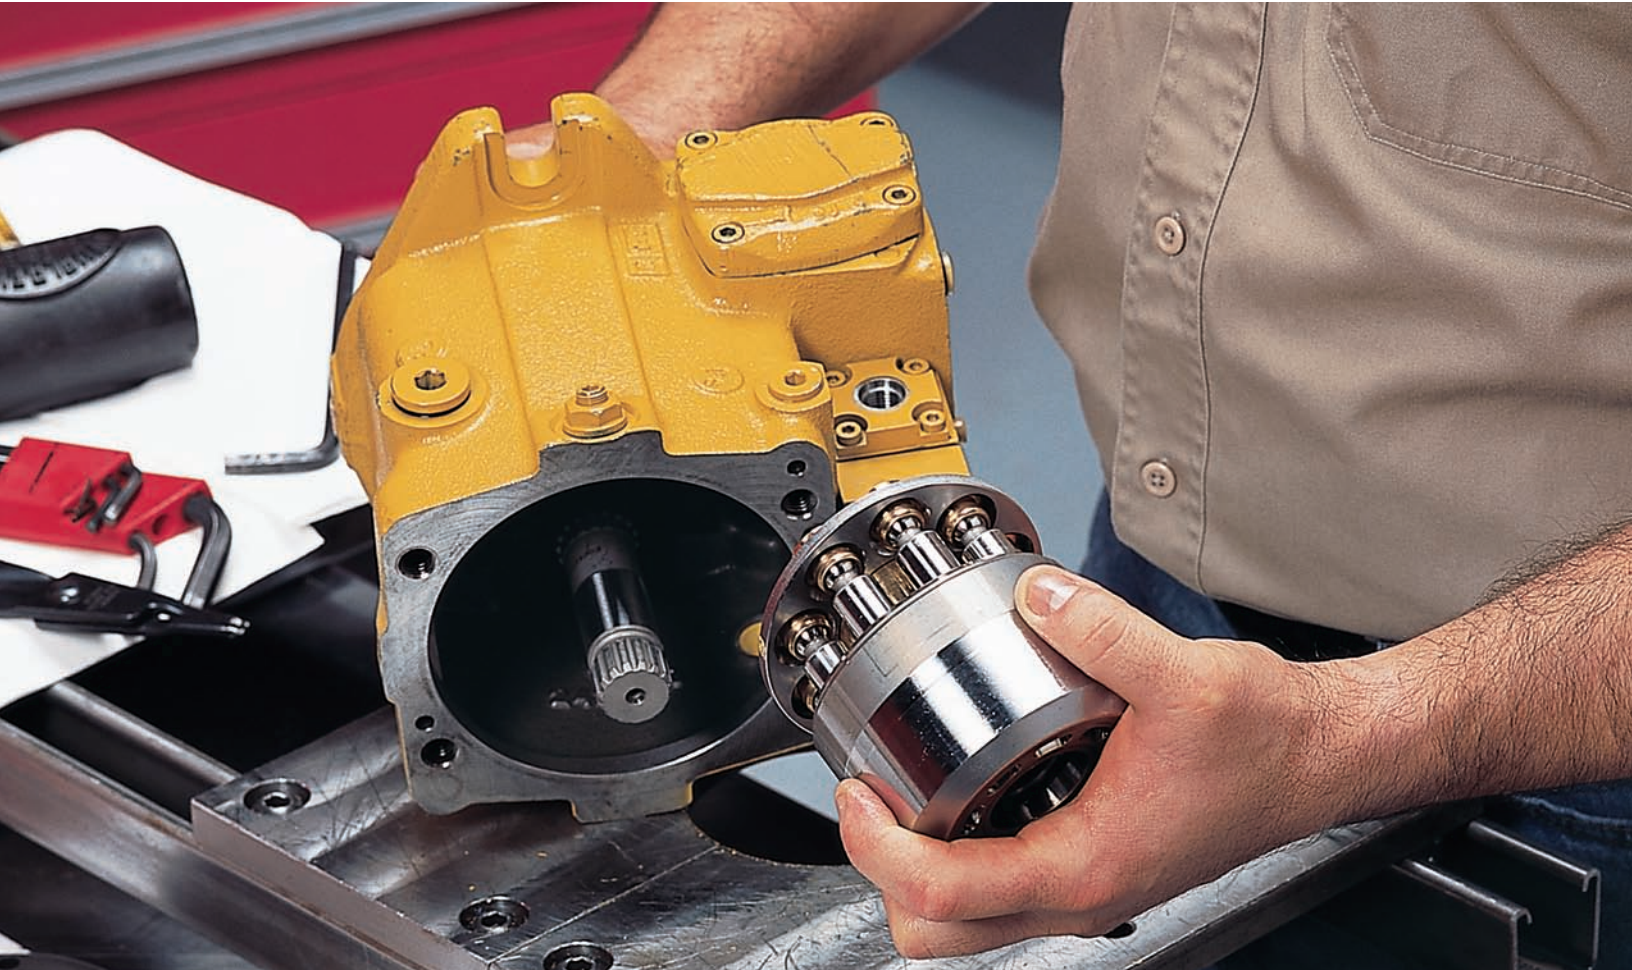

Cat[®] Hydraulic Pump and Motor Service

Your one-stop shop for fast, high-quality service

Where you source hydraulic repairs can have a big impact on your bottom line. While most independent shops want only to sell you parts and labor, your Cat[®] Dealer has a different goal: helping you control costs and maximize machine uptime.

CATERPILLAR[®]

Control costs. Maximize uptime.

- Nobody knows Cat hydraulics like our **trained technicians**. They have the parts, tooling and expertise to diagnose and resolve problems quickly and accurately.
- Caterpillar provides us with comprehensive **Parts Reuse Guidelines** developed from decades of Cat Dealer repair data. Because we don't replace parts unnecessarily, you contain repair costs and realize the full value from your Cat equipment investment.
- We offer the industry's most **comprehensive repair options**. More choices means you won't pay for—or wait on—repairs you don't really need. Off-the-shelf Cat Reman Products, section kits and precision lapping* are just a few of the options we offer to help you keep your costs and machine downtime to a minimum. We even offer Cat Classic™ pumps, an economical new-part alternative for older Cat equipment.
- Our disciplined **contamination control procedures** help keep your hydraulic systems clean and operating at peak efficiency.
- Pumps and motors we service are **performance-tested** before they leave our shop to make sure they meet factory specifications.

More options save you time and money

Gear-type Pumps and Motors

- Reseal
- Rebuild
- Section kit
- Cat Reman pump
- New pump/motor
- Cat Classic™ pump

Vane-type Pumps and Motors

- Reseal
- Cat Reman cartridge
- Cat Reman pump/motor
- New cartridge
- New pump/motor

Piston-type Pumps and Motors

- Reseal
- Rebuild
- Precision lapping
- Cat Reman barrels, port plates and piston assemblies
- Cat Reman pump/motor
- New pump/motor

* Most Dealers

CAT® DEALERS DEFINE WORLD-CLASS PRODUCT SUPPORT