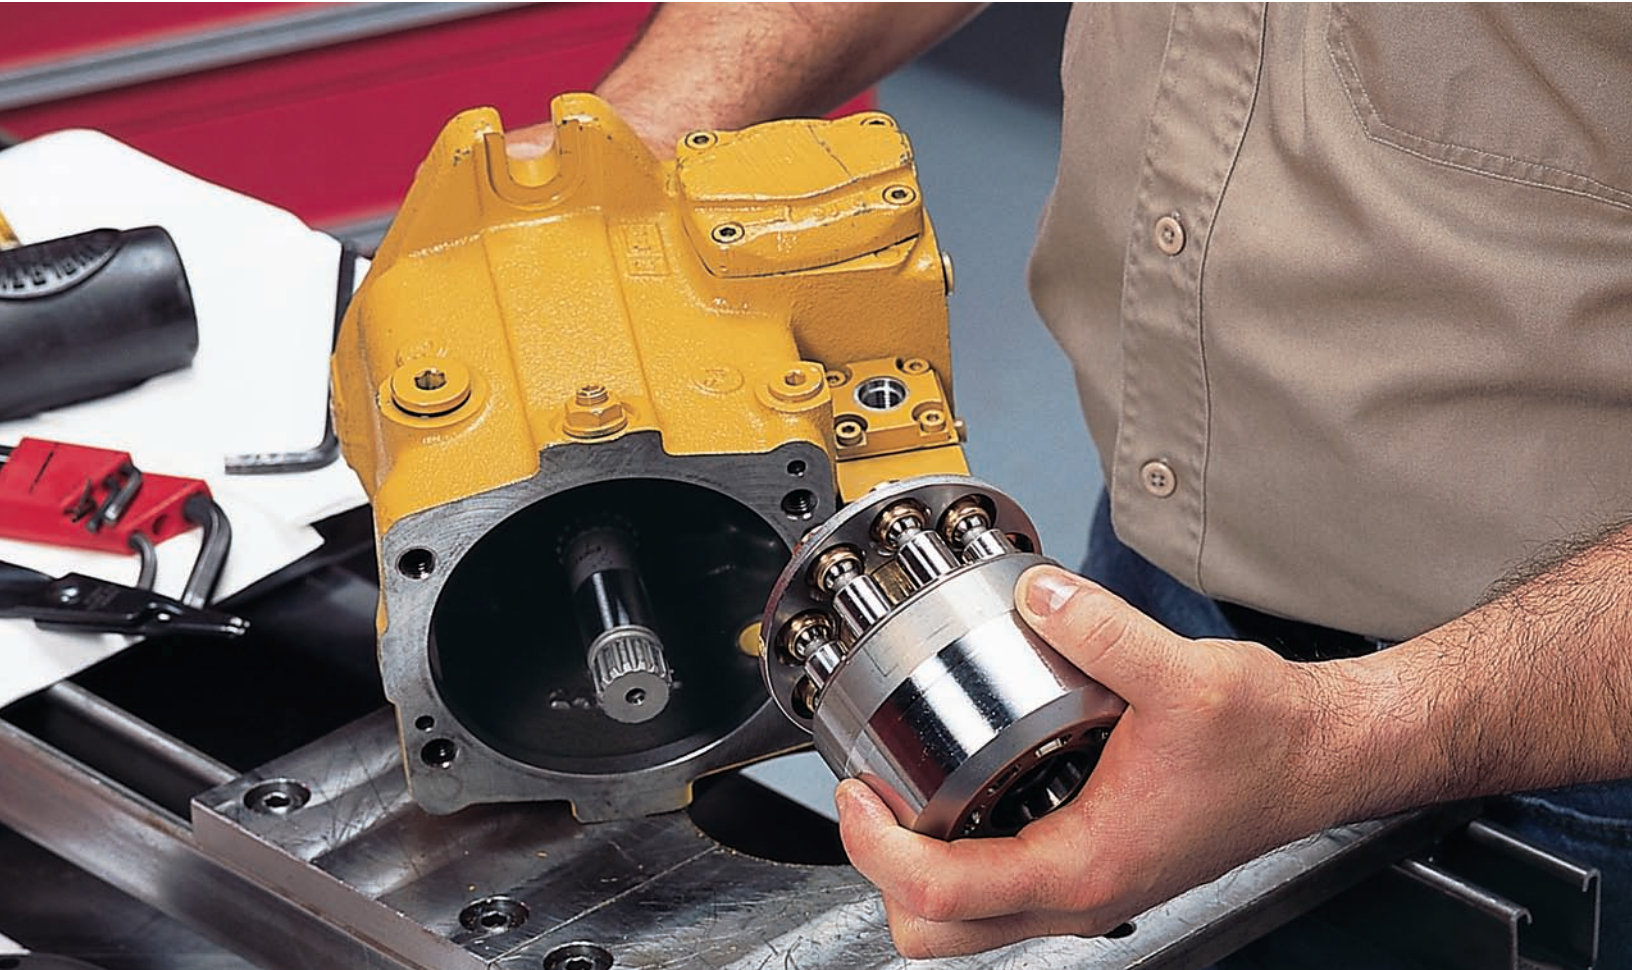

## Your one-stop shop for fast, high-quality service

Where you source hydraulic repairs can have a big impact on your bottom line. While most independent shops want only to sell you parts and labor, your Cat<sup>®</sup> Dealer has a different goal: helping you control costs and maximize machine uptime.