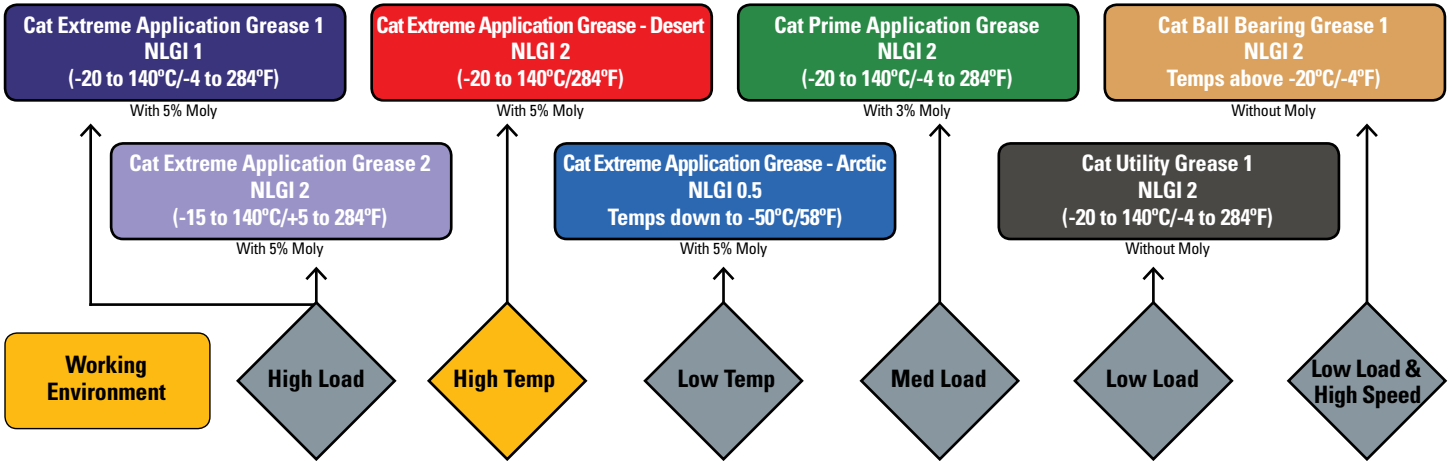

Cat® Extreme Application Grease – Desert

Grease Selection Guide

* All temperatures are Operating Temperatures

Typical Properties	
NLGI	2
Color	Grey Black
Molybdenum Disulfide, %	5
Operating Temperature Range, °C	10 to +140
Operating Temperature Range, °F	+14 to +284
Base Oil Type	Mineral
ASTM D445 Base Oil Viscosity 40°C, mm²/s	460
Thickener Type	Calcium Sulfonate
ASTM D2265 Dropping point, °C	> 280
ASTM D217 Penetration, worked 60, mm/10	280
ASTM D2596 4 Ball weld load, kg	600
ASTM D6138 Rust prevention, distilled water	0/0
ASTM D1263 Water wash-out, 174°F, mass %	1

The values shown are typical values and should not be used as quality control parameters to either accept or reject product. Specifications are subject to change without notice.

Recommended Use

Cat Extreme Application Grease – Desert is recommended for grease fittings and lubrication points in very severe load conditions and all-speed applications at operating temperatures ranging from -10°C to +140°C (-14°F to +284°F).

Health and Safety

For information on proper use for health, safety and environment, please refer to the Material Safety Data Sheet (MSDS). Read and understand the MSDS before using this product. Always observe good hygiene measures. For a copy of the MSDS, contact us or visit the web at www.catmsds.com.

CAT DEALERS DEFINE WORLD-CLASS PRODUCT SUPPORT.

We offer you the right parts and service solutions, when and where you need them.

The Cat Dealer network of highly trained experts keeps your fleet up and running to maximize your equipment investment.