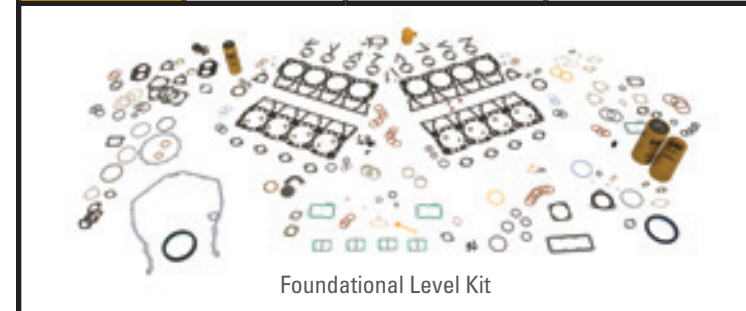

YOU CHOOSE.

START WITH THE FOUNDATIONAL LEVEL:
SELECT OUR PREPACKAGED FOUNDATIONAL LEVEL KIT
OR CUSTOMIZE YOUR OWN FOUNDATIONAL LEVEL.

Containing all the basics for your best engine overhaul, our Foundational Level Kit is designed for convenience – prepackaged, ordered with a single part number and delivered in a single box. Our Customize Your Own Foundational Level allows you to order to your specific engine needs. No matter which Foundational Level option you choose, benefit from our bundled pricing and extended parts warranty when you complete your overhaul with our Advanced or Optimal Level.

OPTION 1 – FOUNDATIONAL LEVEL KIT* **OR** OPTION 2 – CUSTOMIZE YOUR OWN FOUNDATIONAL LEVEL

ENGINE MODEL	ENGINE SERIAL NUMBER PREFIX	ENGINE ARRANGEMENT	MAJOR OVERHAUL FOUNDATIONAL KIT PART #
3408B	67U	4W-7473	450-8945
		4W-7475	449-9828
		4W-7474	450-3160
		4W-7476	
		4W-7477	
3408C	1TS	177-3060	450-5260
		177-3061	
		177-3062	
		177-3063	
		177-3063	
	408	238-5351	450-3948
		238-5352	
		238-5353	
	99U	156-6896	450-3948
		177-3057	
		177-3058	
116-7139			
177-3059			
7W-7583			
3408B & C	78Z	4W-4000	450-3160
		4W-8050	
		4W-9127	
		4W-9125	450-5260
		4W-9128	
		4W-9129	
4W-9130			

ENGINE MODEL	ENGINE SERIAL NUMBER PREFIX	ENGINE ARRANGEMENT	SINGLE FUEL INJECTOR GASKET AND SEAL KIT	AFTERCOOLER AND LINES GASKET AND SEAL KIT	SINGLE CYLINDER HEAD GASKET AND SEAL KIT	OIL COOLER AND LINES GASKET AND SEAL KIT	FUEL SYSTEM GASKET AND SEAL KIT	FRONT STRUCTURE GASKET AND SEAL KIT	REAR STRUCTURE GASKET AND SEAL KIT	CENTRAL AND LOWER STRUCTURE GASKET AND SEAL KIT	EXPANSION TANK GASKET AND SEAL KIT
3408B	67U	4W-7473	281-0029	450-4543	449-9123	450-1556	450-1554	449-9116	450-1548	449-9826	N/A
		4W-7475							449-9617		
		4W-7474							450-5698		
		4W-7476									
		4W-7477									
3408C	1TS	177-3060	449-9769	450-0349	449-9692	450-2529	449-9116	450-5698	450-5698	450-9149	N/A
		177-3061									
		177-3062									
		177-3063									
		177-3063									
	408	238-5351			450-5710			450-3127			
		238-5352									
		238-5353									
	99U	156-6896			450-3127						
		177-3057									
		177-3058									
116-7139											
177-3059											
7W-7583											
3408B & C	78Z	4W-4000	449-9123	449-9692	N/A						
		4W-8050									
		4W-9127									
		4W-9125				450-5698					
		4W-9128					449-9826				
		4W-9129									
4W-9130	450-9149										

Select as many gasket and seal kits as you need – also consider adding key components necessary to improve overhaul effectiveness, including:

- Oil filter
- Fuel filter
- Studs
- Thermostat
- Lock nuts
- Bushings
- Washers
- Plugs