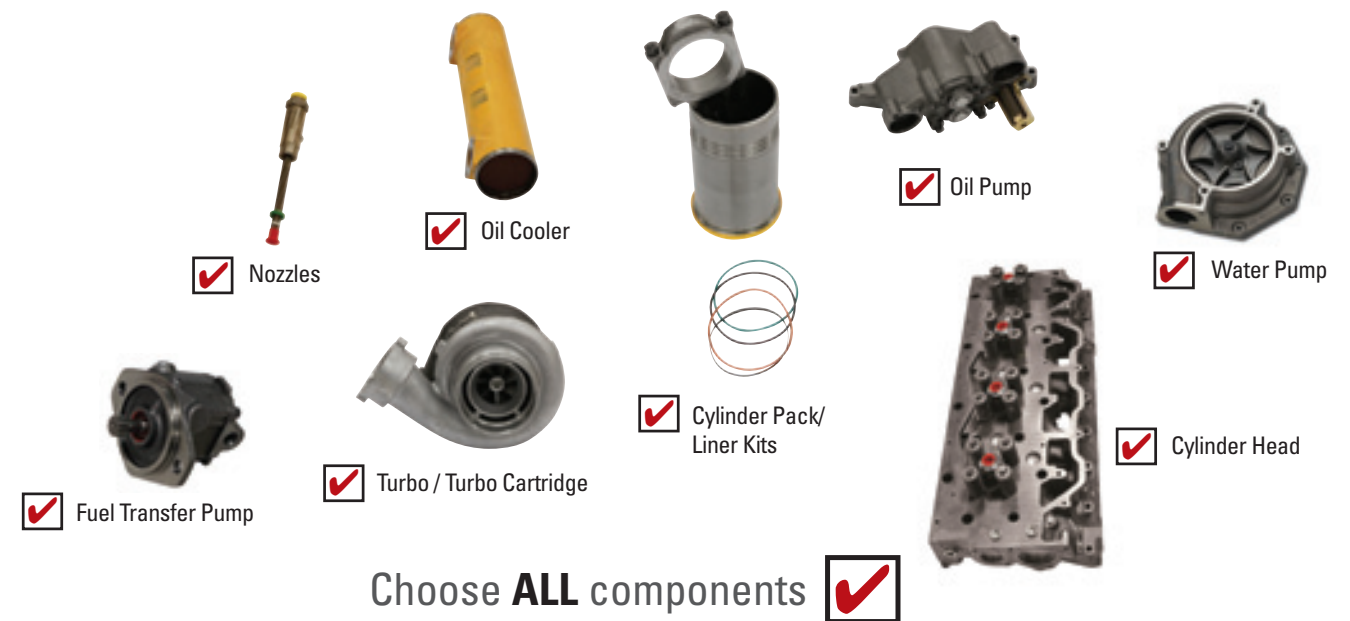

For your most effective overhaul, we recommend inspecting, reconditioning or replacing additional components, including:

- Rod bearings
- Thrust plates
- Main bearings
- Hoses
- Connectors